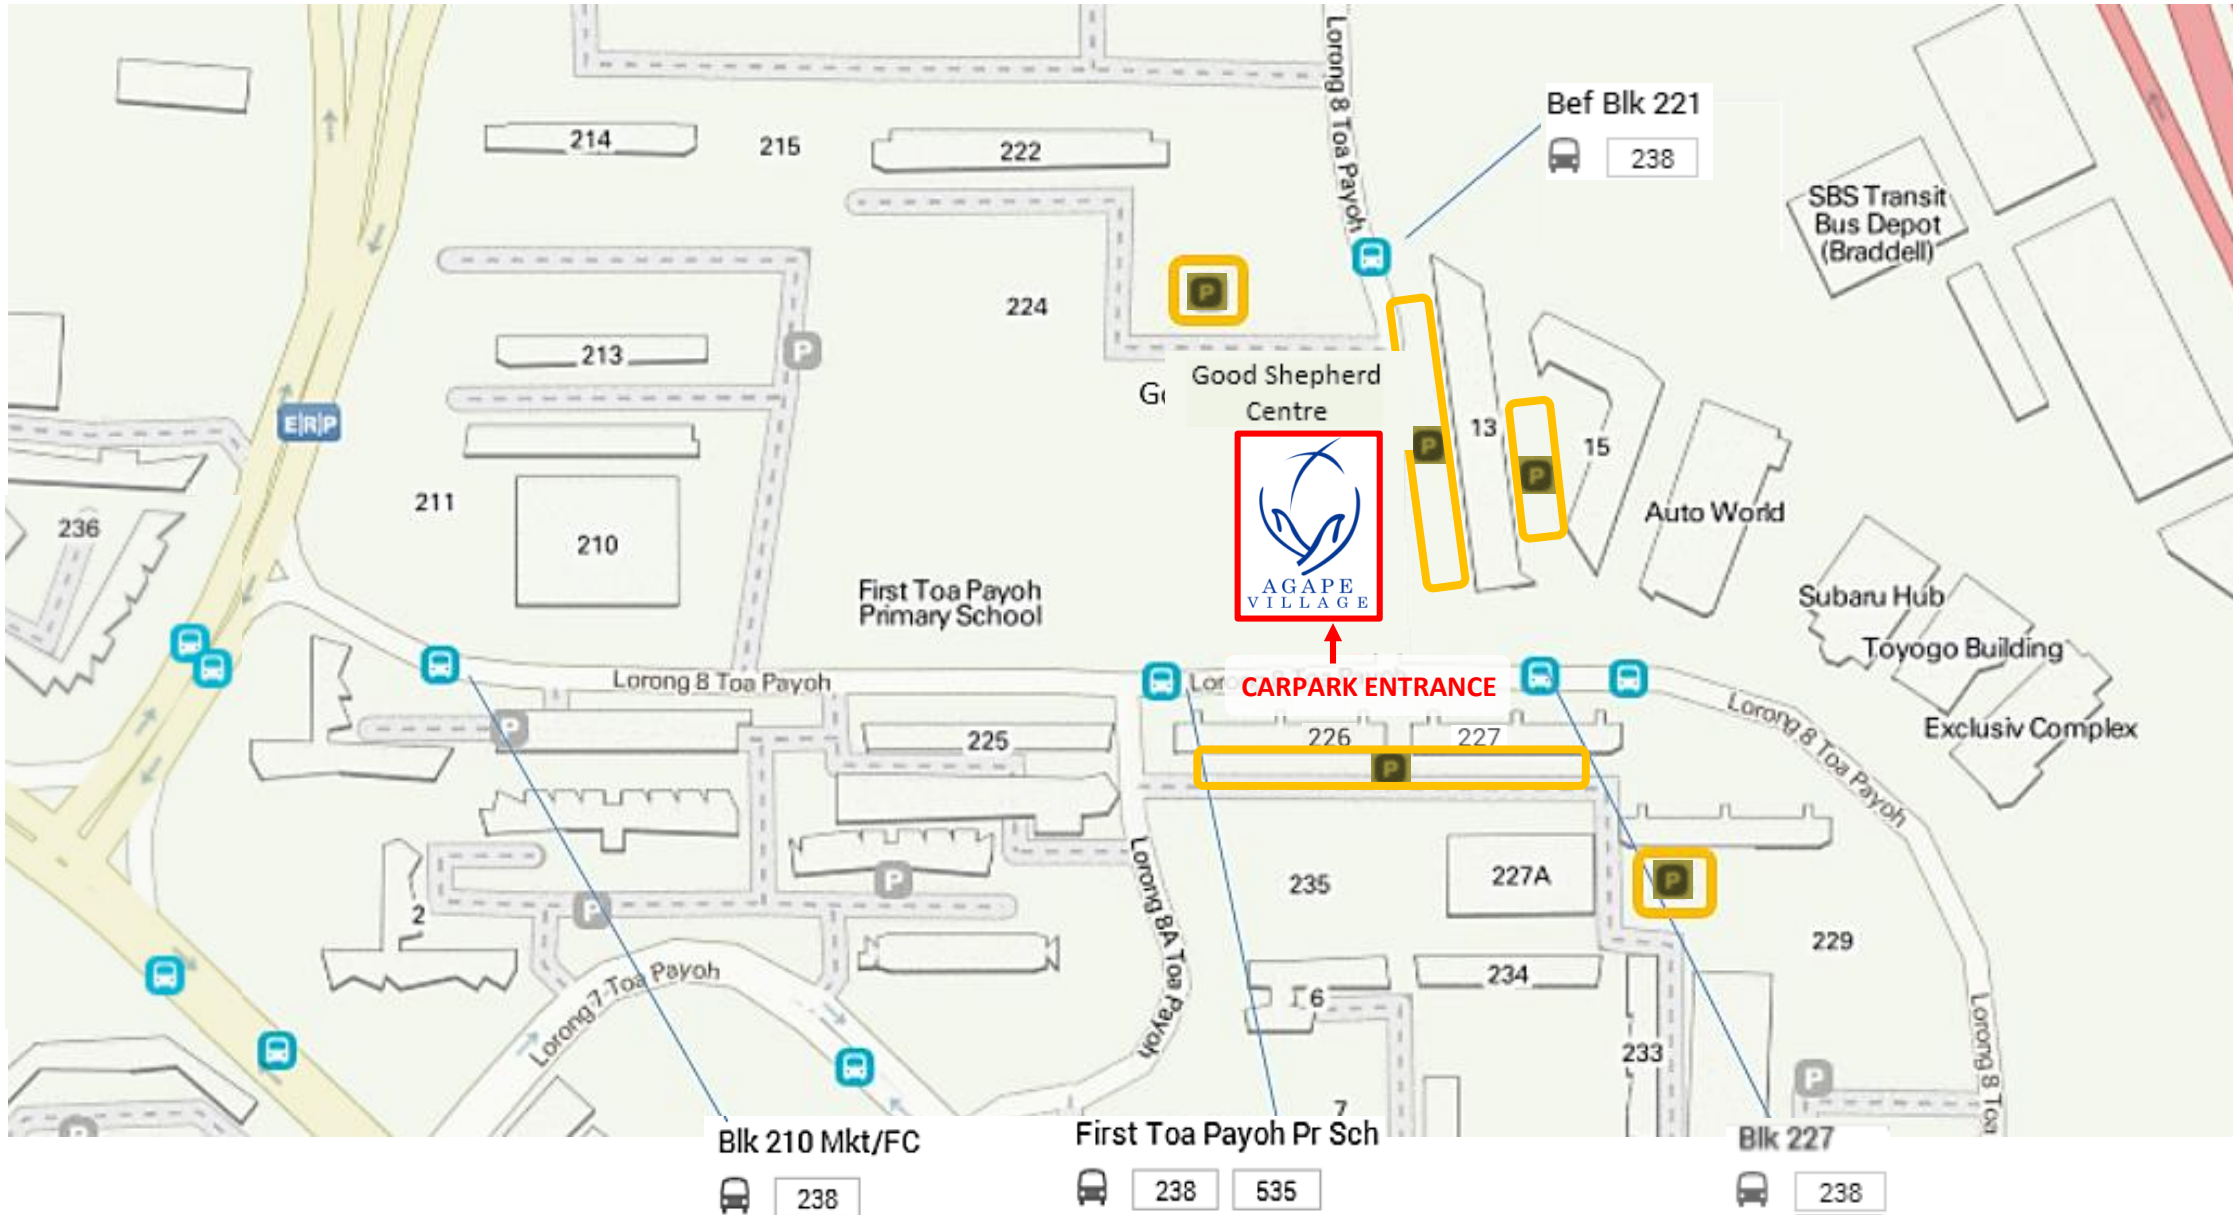

238

→ Take bus no. 238 from TP Interchange for 7 steps & alight at *Blk 227*.

CAR (from Town) : Take CTE (Ang Mo Kio), take Exit 10 (Braddell Road), continue on Braddell Road, enter Toa Payoh, take first Left turn into Lorong 8 TP.
(from Changi) : Take PIE (Tuas), take Exit 16 (Lorong 6 TP), turn Right to Lorong 6 TP, turn Right to TP East, turn Left to Lorong 7, turn Right to Lorong 8 TP.

Parking

7A Lorong 8 Toa Payoh, Singapore 319264

PARKING at AV

: Lots are limited and are on a first-come-first-serve basis

ALTERNATIVE PARKING

: The nearest public carparks are available at the HDB Blocks opposite and behind AV