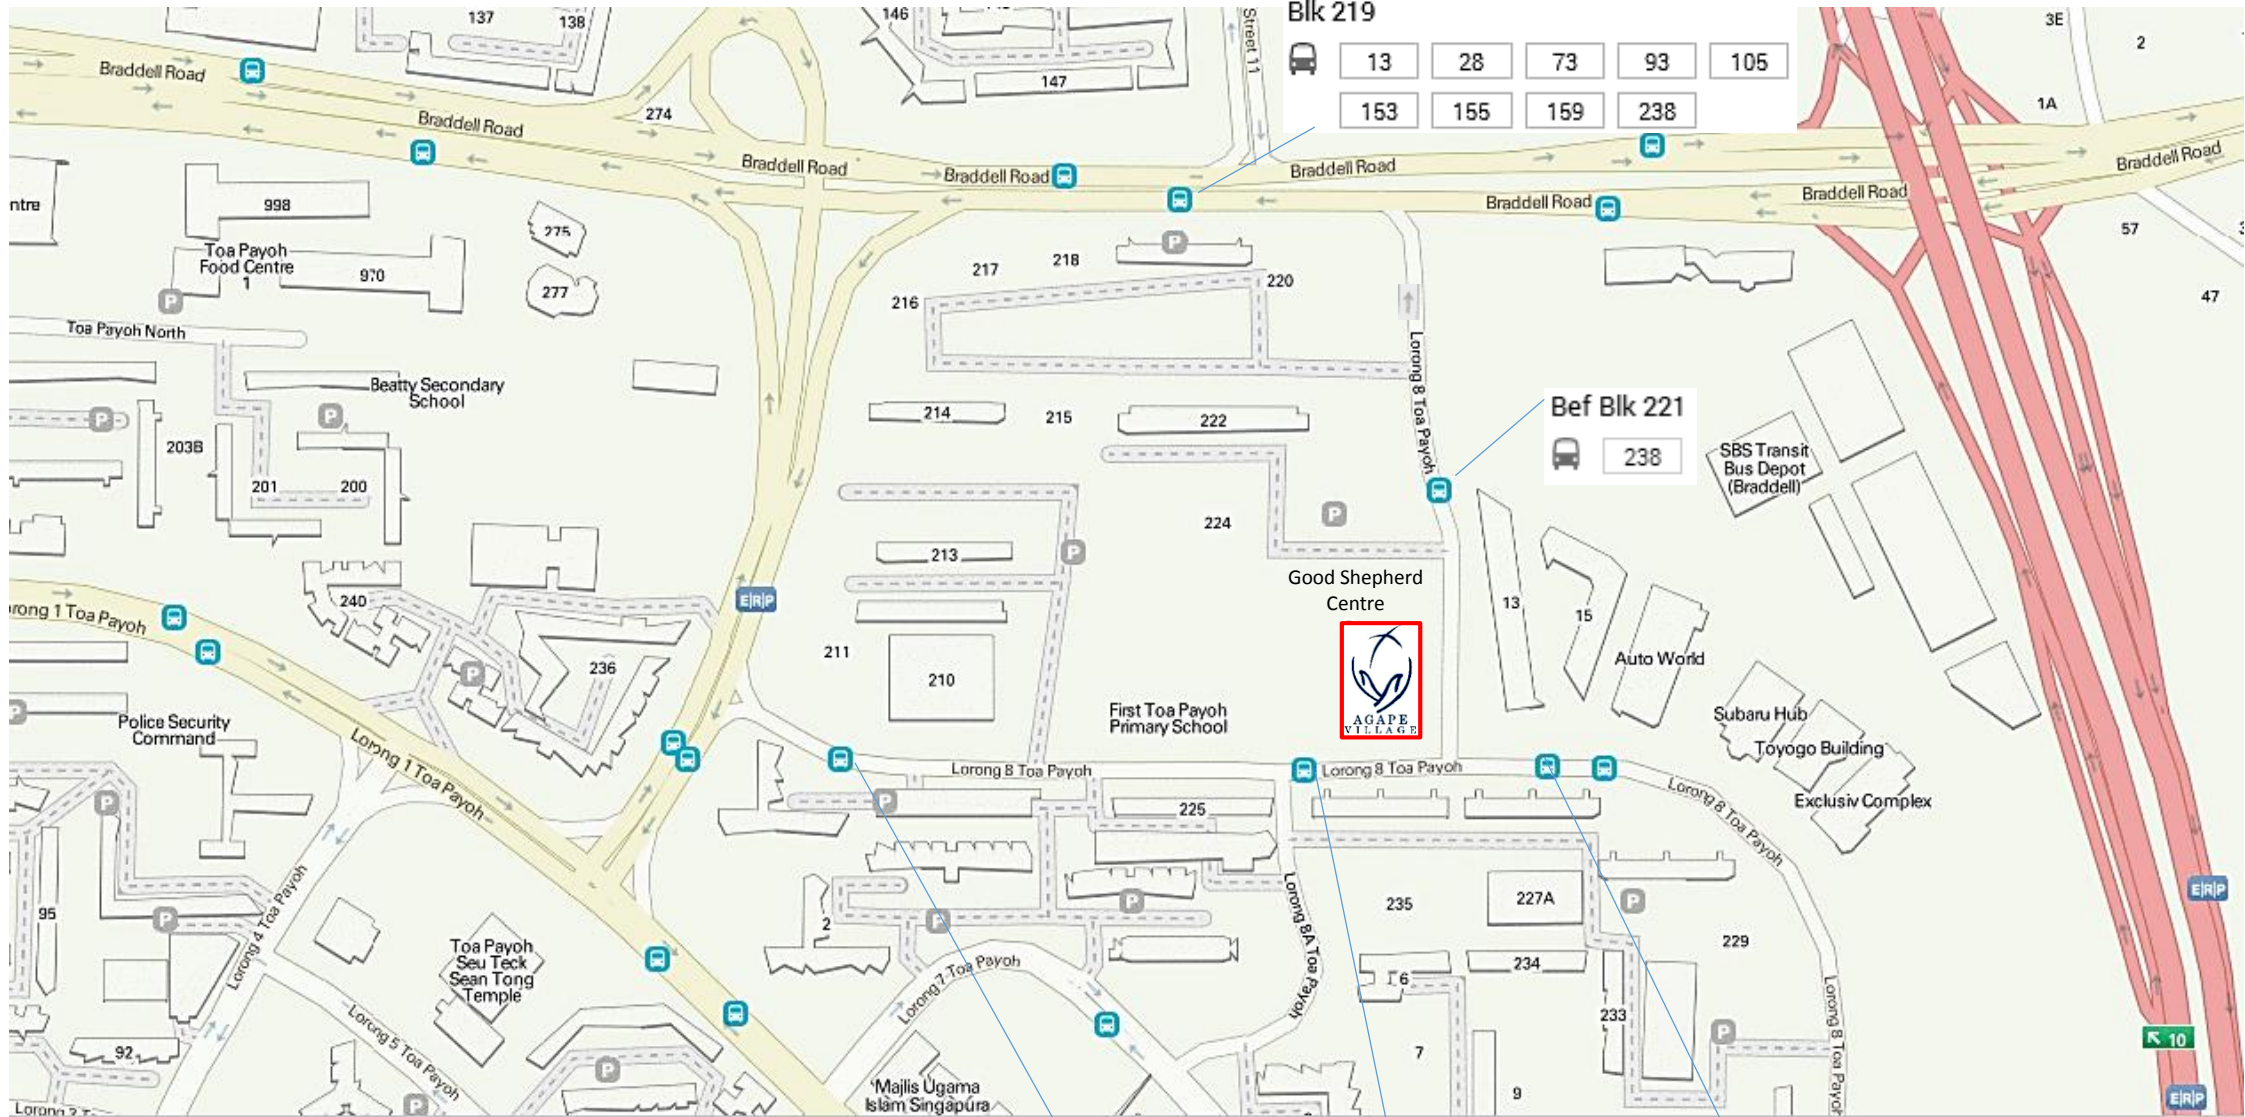

7A Lorong 8 Toa Payoh, Singapore 319264 • Phone: 6801 7400 • www.agape-village.caritas-singapore.org

Directional Map

7A Lorong 8 Toa Payoh, Singapore 319264

Blk 219

13	28	73	93	105
153	155	159	238	

Bef Blk 221

238

Blk 1

159	163	NR1	28	56	57	59	73
			88	105	153	155	157

Blk 210 Mkt/FC

238

First Toa Payoh Pr Sch

238	535
-----	-----

Blk 227

238

→ Take bus no. 238 from TP Interchange for 7 steps & alight at *Blk 227*.

CAR (from Town) : Take CTE (Ang Mo Kio), take Exit 10 (Braddell Road), continue on Braddell Road, enter Toa Payoh, take first Left turn into Lorong 8 TP.
(from Changi) : Take PIE (Tuas), take Exit 16 (Lorong 6 TP), turn Right to Lorong 6 TP, turn Right to TP East, turn Left to Lorong 7, turn Right to Lorong 8 TP.

Parking

7A Lorong 8 Toa Payoh, Singapore 319264

PARKING at AV

: Lots are limited and are on a first-come-first-serve basis

ALTERNATIVE PARKING

: The nearest public carparks are available at the HDB Blocks opposite and behind AV